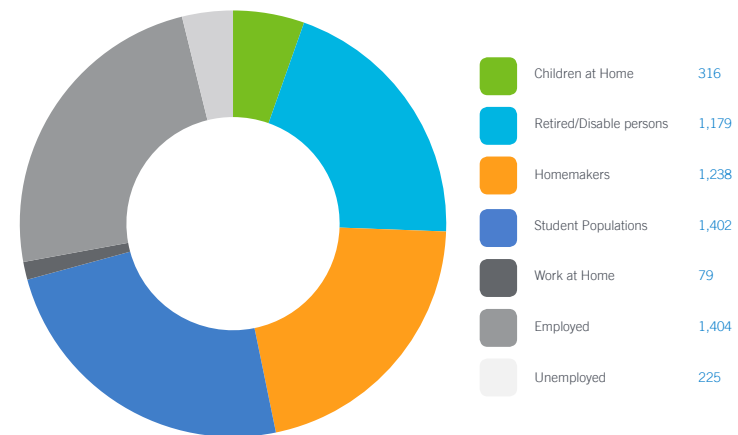

Demographics

Major Employers & City Information

Company Name	Employees
Champion Homes	230
Schwarz Paper	142
National Tobacco	50-75
Fedex Freight	50
Volunteer Distributing Company, Inc	28

Dresden, Tennessee serves as the county seat of Weakley County, and is located in the northwest corner of the State. The community is 121 miles northeast of Memphis, 65 miles east of the Mississippi River and 130 miles west of Nashville. Furthermore it is located about midway between Chicago and New Orleans.

Daytime Population 5,843 (10 Minute Drive Time)

GAP Analysis \$40,945,087 (10 Minute Drive Time)

The Gap Analysis is a summary of the primary spending Gaps segmented by retail category. It measures actual consumer expenditures within the City's trade area and compares it to the potential retail revenue generated by retailers in the same area. The difference between the two numbers reflects leakages, or the degree to which consumers travel outside the community for certain retail goods and services. The Gap analysis is a useful tool to gauge retail supply and demand within the community.