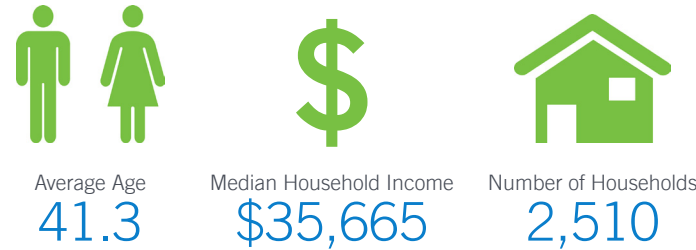

Demographics

Major Employers & City Information

Company Name	Employees
Champion Homes	230
Schwarz Paper	142
National Tobacco	50-75
Fedex Freight	50
Volunteer Distributing Company, Inc	28

Dresden, Tennessee serves as the county seat of Weakley County, and is located in the northwest corner of the State. The community is 121 miles northeast of Memphis, 65 miles east of the Mississippi River and 130 miles west of Nashville. Furthermore it is located about midway between Chicago and New Orleans.

Daytime Population 5,843 (10 Minute Drive Time)

GAP Analysis \$40,945,087 (10 Minute Drive Time)

The Gap Analysis is a summary of the primary spending Gaps segmented by retail category. It measures actual consumer expenditures within the City's trade area and compares it to the potential retail revenue generated by retailers in the same area. The difference between the two numbers reflects leakages, or the degree to which consumers travel outside the community for certain retail goods and services. The Gap analysis is a useful tool to gauge retail supply and demand within the community.